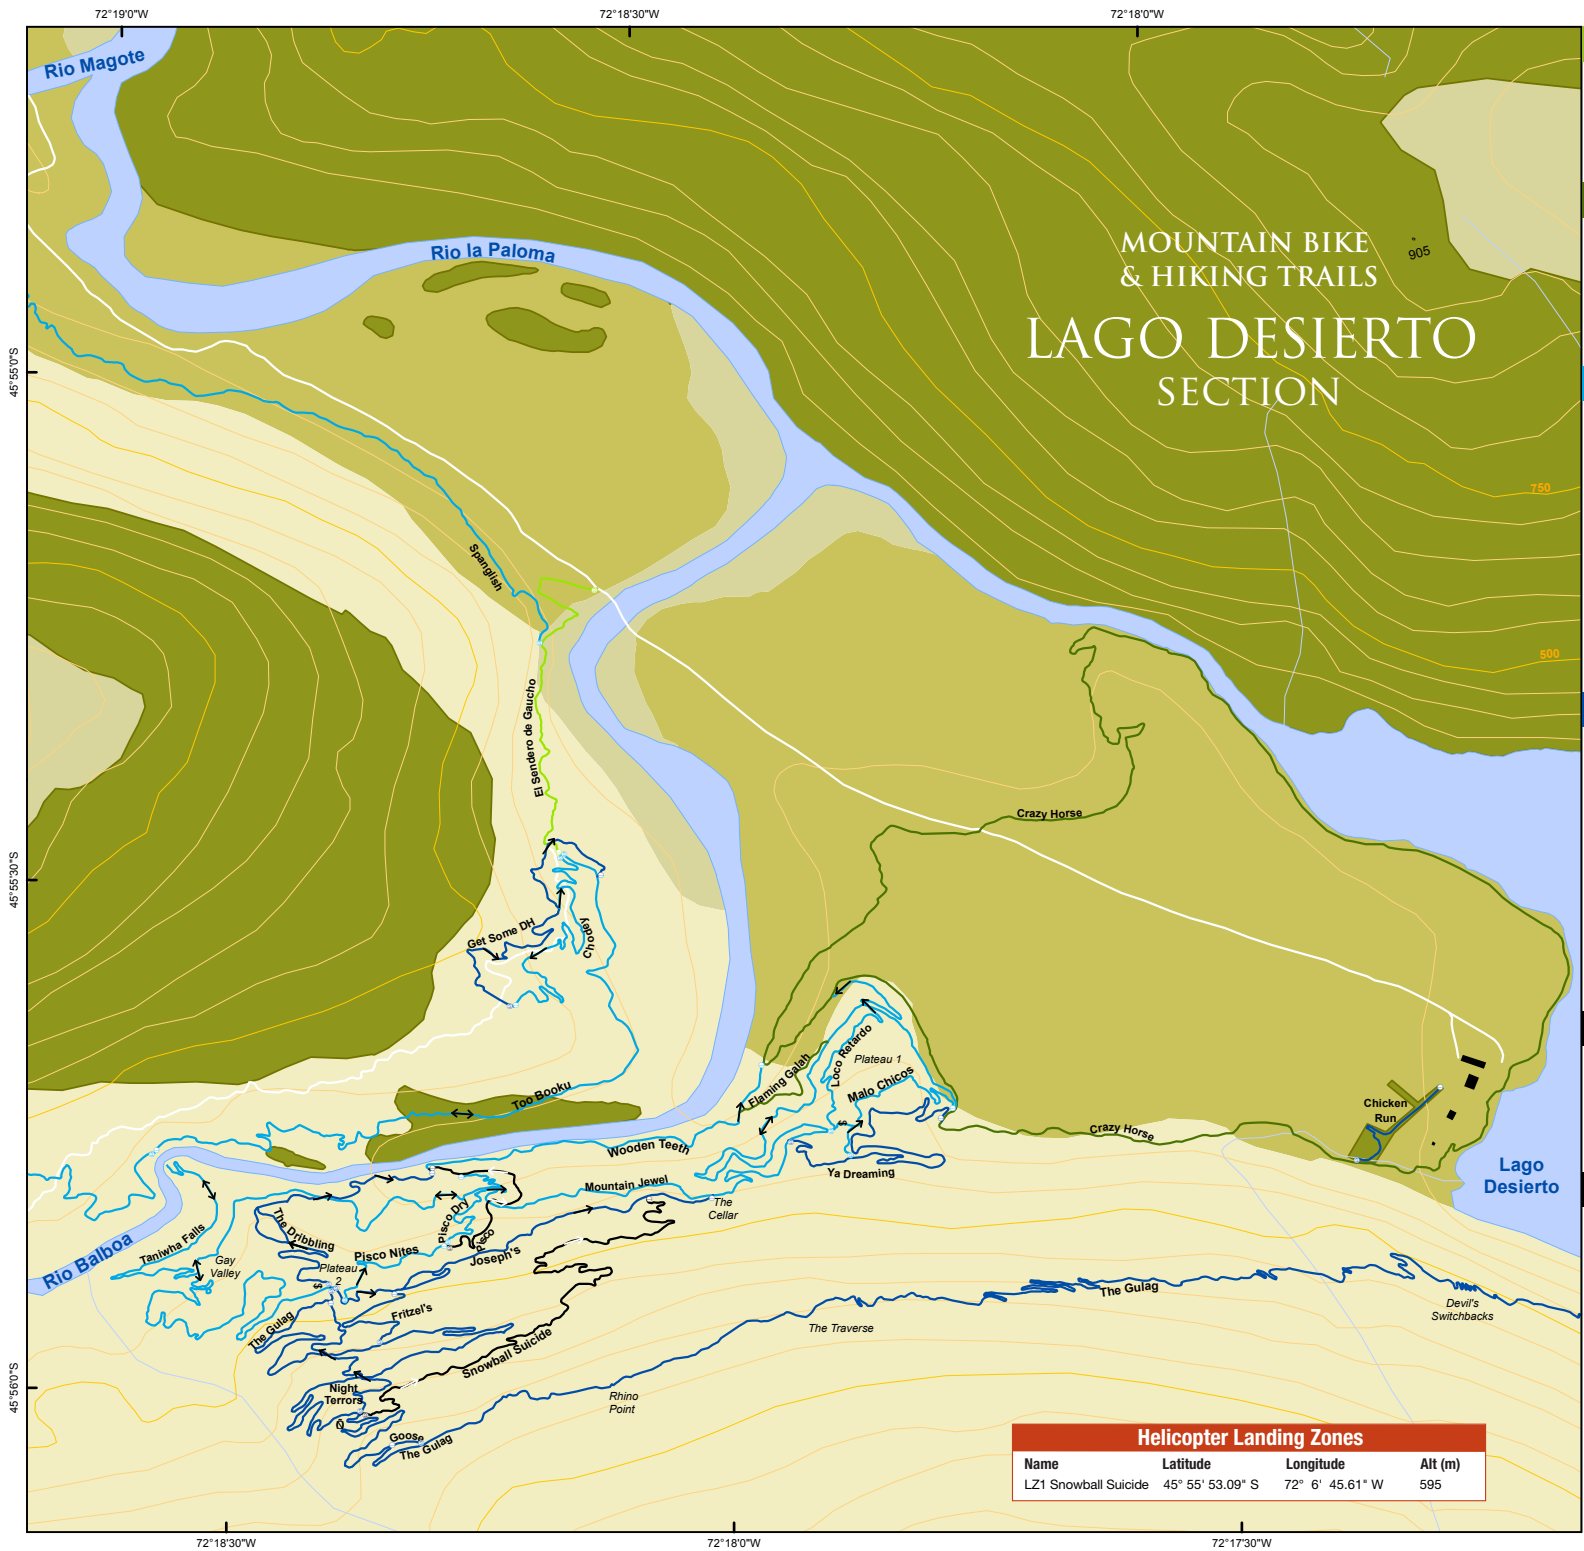

Easiest - Grade 1			
Easy - Grade 2			
Trail Name	Trail Style	Length (m)	Alt (m)
80/20	Two Way X-Country	4,492	+/- 259
Papa Smurf	Two Way X-Country	2,479	+/- 12
Intermediate - Grade 3			
Trail Name	Trail Style	Length (m)	Alt (m)
Alpine Monkey	Downhill Technical	1,371	-48
Back Bowls	Downhill Flowing	2,646	-6
Back Door	Downhill Flowing	647	-61
Bamboozed Loop	X-Country	1,617	0
Cattle Track	X-Country Traverse	2,294	-139
Deepest Cut	Downhill Flowing	725	-40
Flow Valley DH	Downhill Flowing	1,151	-174
K-Road	Downhill Flowing	507	-15
LTD	Downhill Flowing	1,810	-273
Magic Lipstick	Downhill Flowing	594	-64
Missing Puppies	Technical Skills	1,117	+4
Reverse Traverse	X-Country	921	-59
Ridge Loop	X-Country	162	-3
Snakes & Ladders	Two Way Trail	1,269	+/-46
Snow White & 7 Dwarfs	Downhill Flowing	2,365	-269
Southern Traverse	Two Way X-Country	2,719	+/-98
Spooky Forest	Downhill Technical	624	-100
Super Cougar	Downhill Technical	1,339	-229
Terremoto Traverse	X-Country Traverse	817	+31
Willy Wonty	Downhill Flowing	1,203	-118
Worms	Downhill Flowing	620	-73
Yuz Buz	Downhill Flowing	556	-73
Advanced - Grade 4			
Trail Name	Trail Style	Length (m)	Alt (m)
Beached As Bro	Downhill Flowing	3,576	-320
Death Cookies	Downhill Flow Tech	877	-97
Death Star	Downhill Flow	473	-94
Ewok Village	Uphill Climb	1,108	+79
Full Blow!	Technical Skills	2,785	+5
Full Metal Pan	Downhill Technical	1,363	-272
Gorse Pockets	Uphill Climb	1,277	-141
Greasy Butcher	Downhill Technical	1,008	-150
Rock n Rolla	Downhill Technical	925	-167
Texas Chainsaw Massacre	Downhill Flow/Tech	1,196	-156
The Waffle	Downhill Flow/Tech	1,103	-151
Expert - Grade 5			
Trail Name	Trail Style	Length (m)	Alt (m)
Union Rep	Downhill Technical	984	-171
Extreme - Grade 5+			
Trail Name	Trail Style	Length (m)	Alt (m)
The Hotline	Downhill Technical	1,576	-224

## LAGO DESIERTO SECTION

Helicopter Landing Zones			
Name	Latitude	Longitude	Alt (m)
LZ1 Snowball Suicide	45° 55' 53.09" S	72° 6' 45.61" W	595